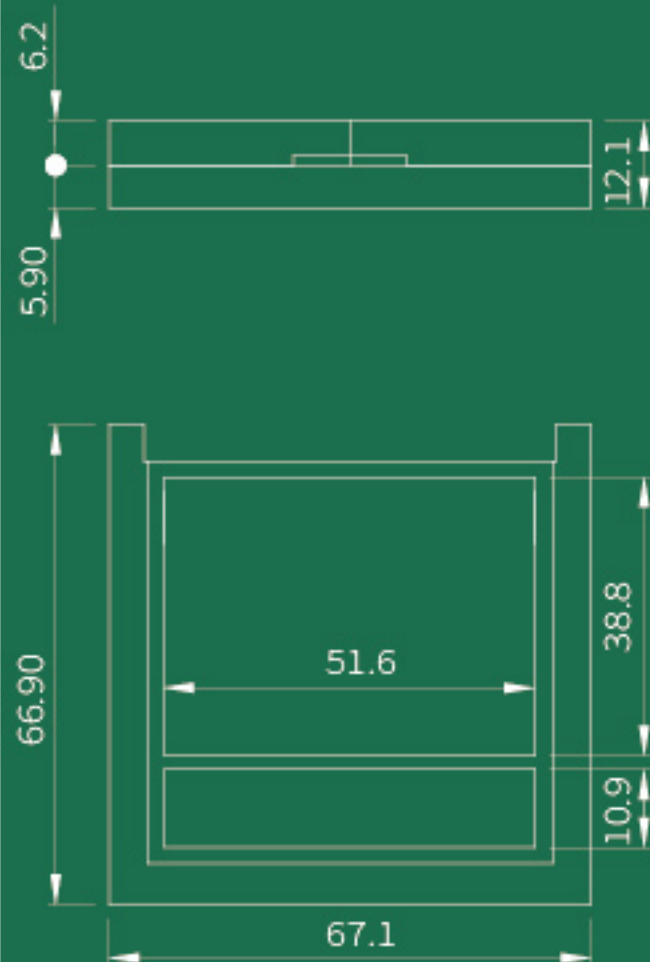

A2268-2

SIZE 67.1 mm × 66.9 mm × 12.1 mm

CAPACITY 5 g

MATERIAL PMMA

Lomei