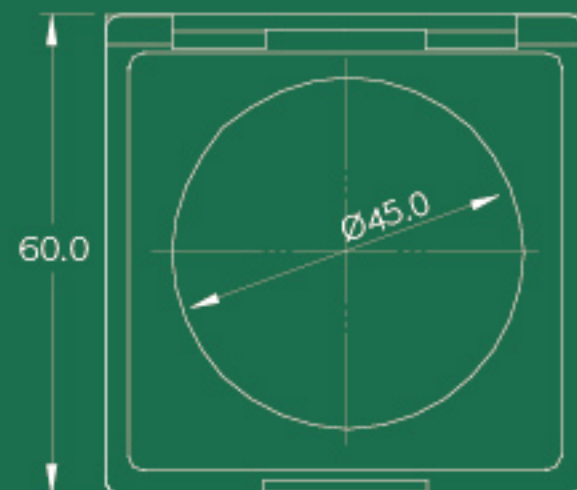

W08

SIZE 60.0 mm × 60.0 mm × 22.0 mm

CAPACITY 5.5 g

MATERIAL Cap / Base: PMMA | Insert: ABS

Lomei