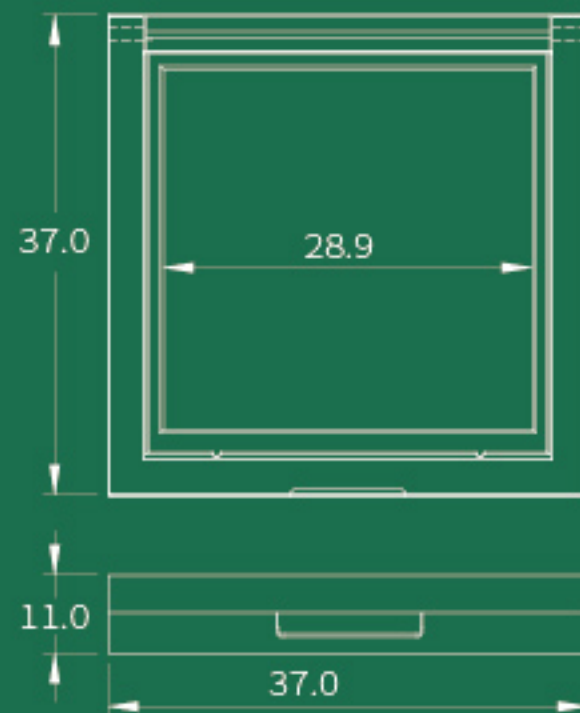

# A656

**SIZE** 72.4 mm × 102.5 mm × 13.0 mm

**CAPACITY** 7 g

**MATERIAL** ABS+SAM

# A927-2

REPLACED WELL

SIZE 58.0 mm × 123.0 mm × 11.7 mm

MATERIAL PMMA

# A2238

**SIZE** 37.0 mm × 37.0 mm × 11.0 mm

**CAPACITY** 3 g

**MATERIAL** PMMA

# A2248-1

**SIZE** 57.6 mm × 57.6 mm × 15.8 mm

**CAPACITY** 4 g

**MATERIAL** PMMA