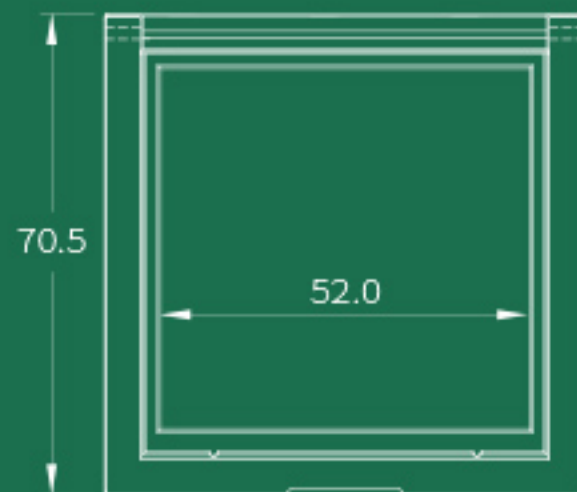

A2288

SIZE 70.5 mm × 70.5 mm × 15.0 mm

CAPACITY 8 g

MATERIAL PMMA

Lomei