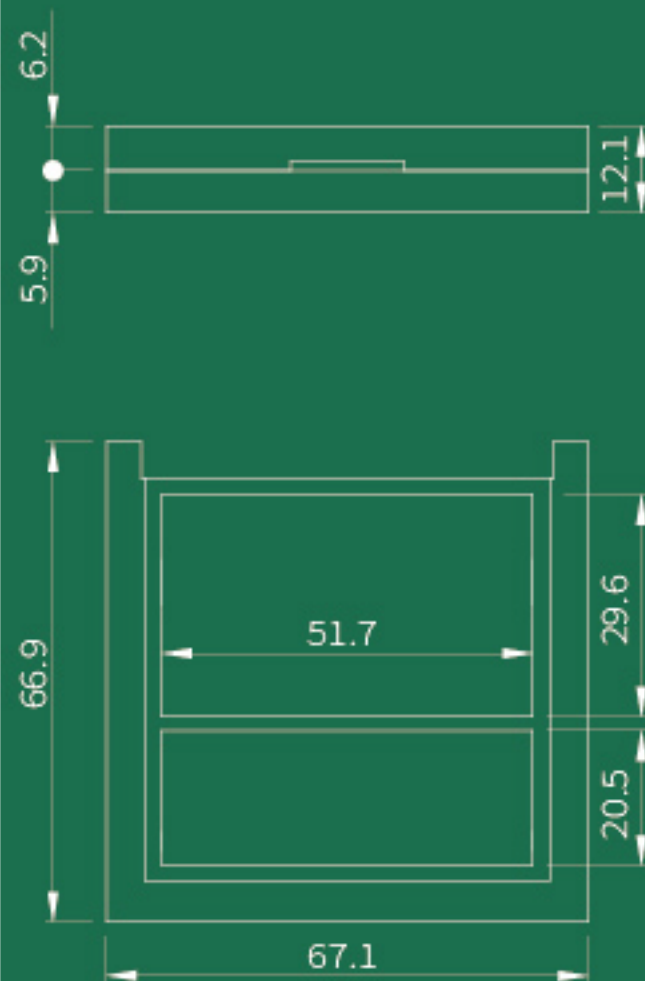

A2268-2N

SIZE 67.1 mm × 66.9 mm × 12.1 mm

CAPACITY 4.5~5 g

MATERIAL PMMA

Lomei