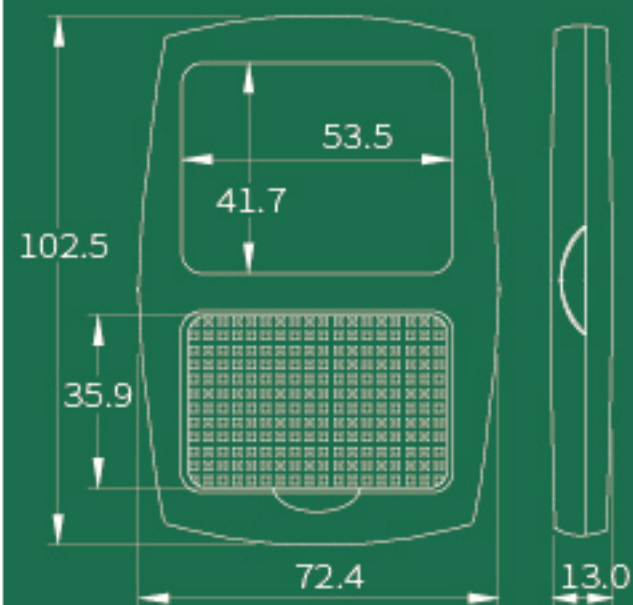

# A656

**SIZE** 72.4 mm × 102.5 mm × 13.0 mm

**CAPACITY** 7 g

**MATERIAL** ABS+SAM

# A927-2

REPLACED WELL

SIZE 58.0 mm × 123.0 mm × 11.7 mm

MATERIAL PMMA

# A2238

**SIZE** 37.0 mm × 37.0 mm × 11.0 mm

**CAPACITY** 3 g

**MATERIAL** PMMA

# A2248-1

**SIZE** 57.6 mm × 57.6 mm × 15.8 mm

**CAPACITY** 4 g

**MATERIAL** PMMA