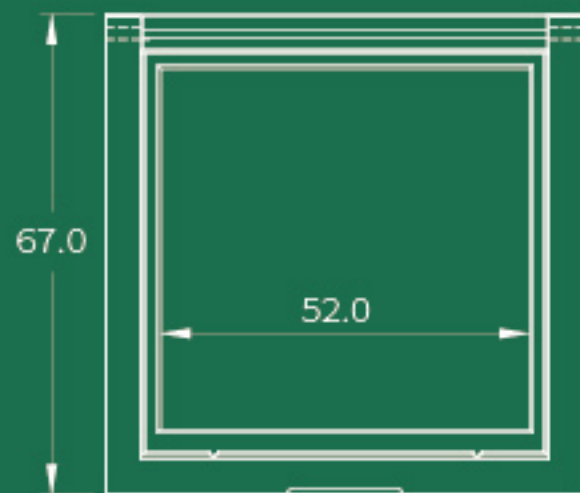

A2268-1

SIZE 67.0 mm × 67.0 mm × 12 mm

CAPACITY 8 g

MATERIAL PMMA

Lomei