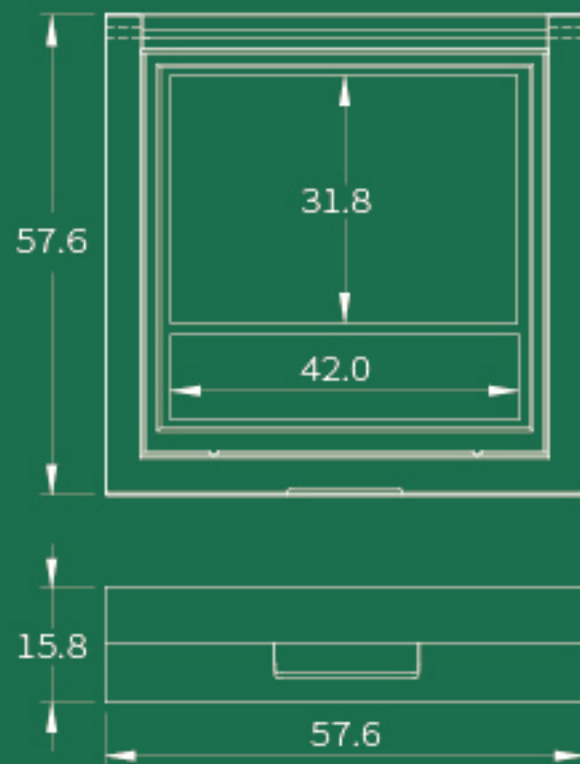

A2248-2

SIZE 57.6 mm × 57.6 mm × 15.8 mm

CAPACITY 3.5 g

MATERIAL PMMA

Lomei