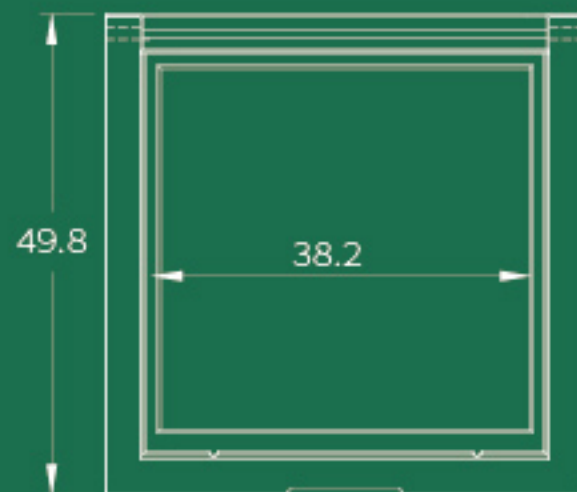

A2268S-1

SIZE 49.8 mm × 49.8 mm × 9 mm

CAPACITY 4.5 g

MATERIAL PMMA

Lomei