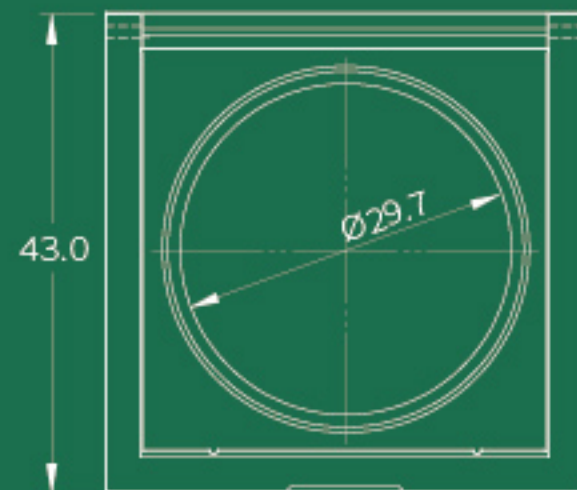

A4003

SIZE 43.0 mm × 43.0 mm × 15.0 mm

CAPACITY 2.2 g

MATERIAL PMMA

Lomei