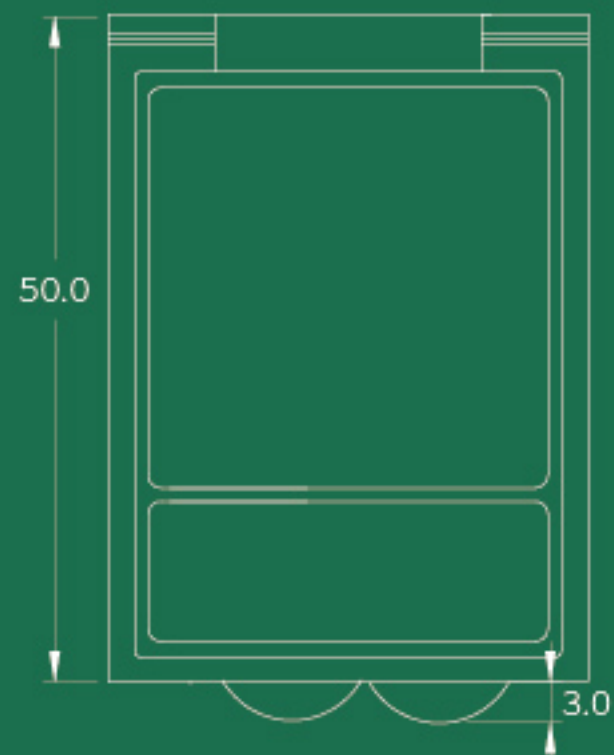

# A2298

**SIZE** 59.0 mm × 59.0 mm × 12.0 mm

**CAPACITY** 7.5 g

**MATERIAL** PMMA

# A2315

**SIZE** 36.0 mm × 50.0 mm × 12.0 mm

**CAPACITY** 5 g

**MATERIAL** PS

# A2315W

**SIZE** 36.0 mm × 50.0 mm × 12.0 mm

**CAPACITY** 4.5 g (Pan: 30.5mm x 30mm)

**MATERIAL** PMMA / PS