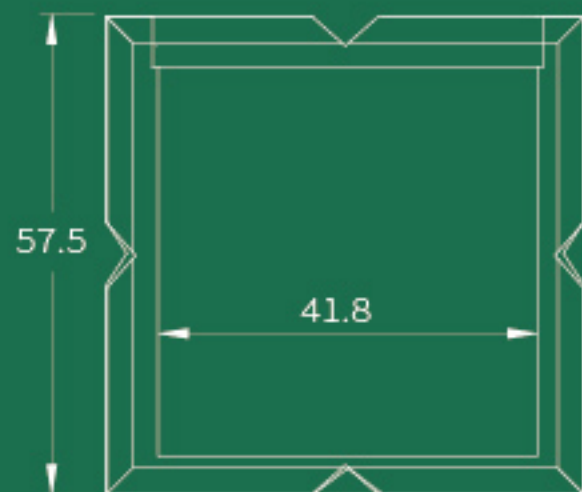

A2258-1

SIZE 57.5 mm × 57.5 mm × 15.5 mm

CAPACITY 7 g

MATERIAL PMMA

Lomei