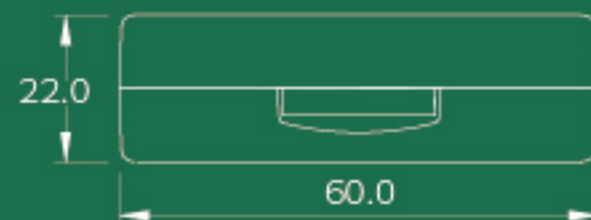

W08

SIZE 60.0 mm × 60.0 mm × 22.0 mm

CAPACITY 5.5 g

MATERIAL Cap / Base: PMMA | Insert: ABS

Lomei