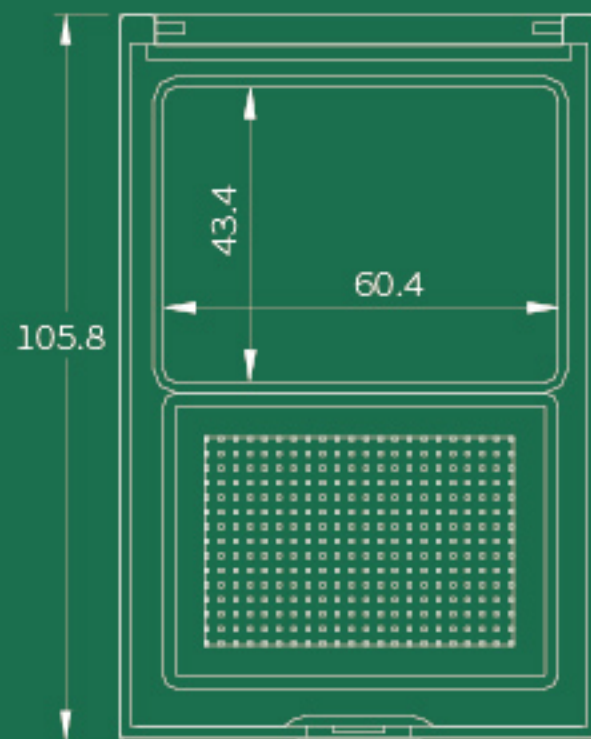

CD3

SIZE 69.5 mm × 105.8 mm × 19.0 mm

CAPACITY 5 g

MATERIAL PMMA

Lomei