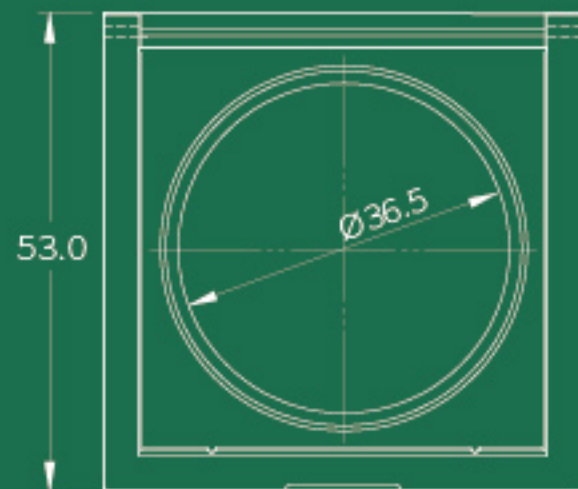

A4002

SIZE 53.0 mm × 53.0 mm × 15.0 mm

CAPACITY 2.5 g

MATERIAL PMMA

Lomei