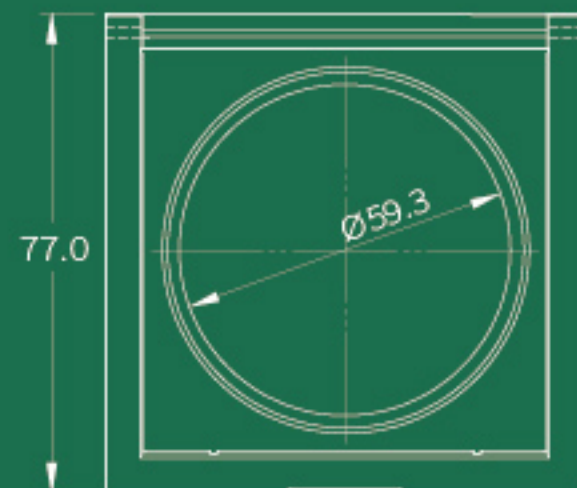

A4001

SIZE 77.0 mm × 77.0 mm × 16.9 mm

CAPACITY 10 g

MATERIAL PMMA

Lomei