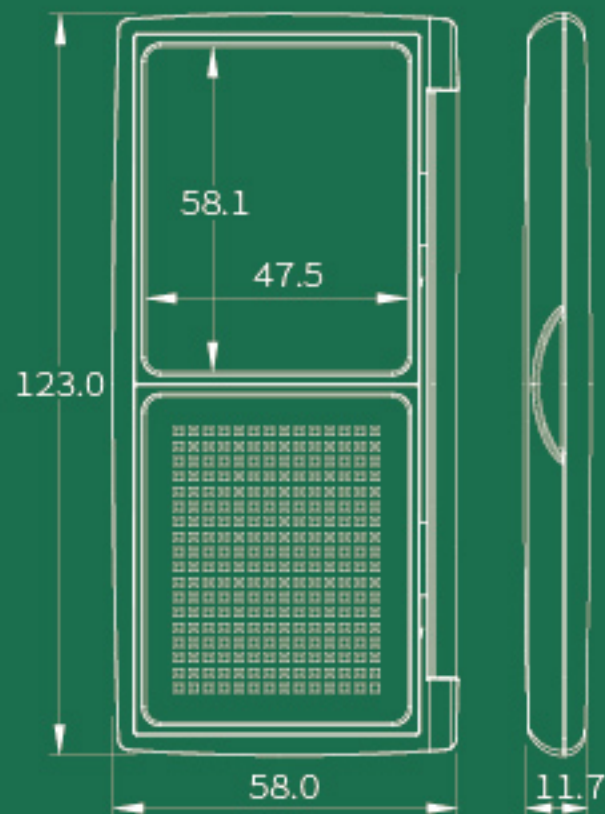

# A656

**SIZE** 72.4 mm × 102.5 mm × 13.0 mm

**CAPACITY** 7 g

**MATERIAL** ABS+SAM

# A927-2

REPLACED WELL

SIZE 58.0 mm × 123.0 mm × 11.7 mm

MATERIAL PMMA

# A2238

**SIZE** 37.0 mm × 37.0 mm × 11.0 mm

**CAPACITY** 3 g

**MATERIAL** PMMA

# A2248-1

**SIZE** 57.6 mm × 57.6 mm × 15.8 mm

**CAPACITY** 4 g

**MATERIAL** PMMA