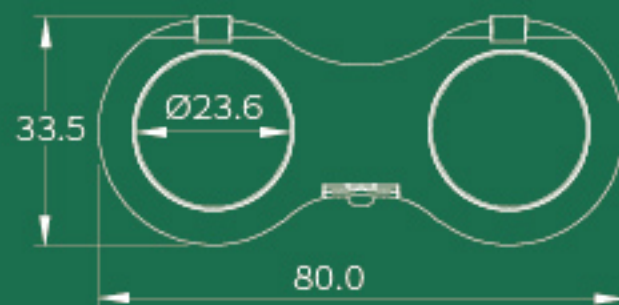

A155

SIZE 80 mm × 33.5 mm × 32.5 mm

CAPACITY

MATERIAL PMMA

Lomei