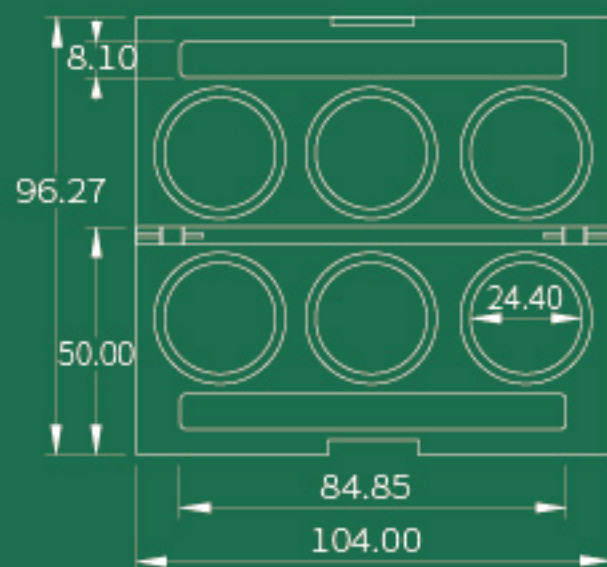

# A159

**SIZE** 40.0 mm × 40.0 mm × 329.0 mm

**CAPACITY**

**MATERIAL** PMMA

# A160

**SIZE** 104.0 mm × 50.0 mm × 29.2 mm

**CAPACITY** 2 g × 6 wells

**MATERIAL** PMMA

# A164

**SIZE** 63.0 mm × 73.0 mm × 24.0 mm

**CAPACITY**

**MATERIAL** PMMA