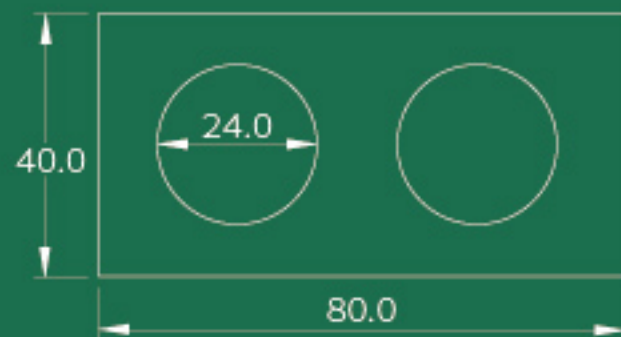

A157

SIZE 80 mm × 40 mm × 31.6 mm

CAPACITY

MATERIAL PMMA

Lomei