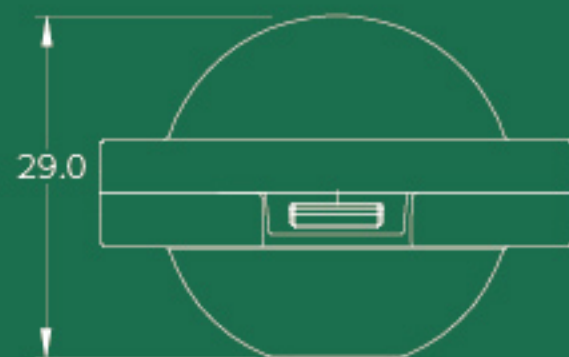

A159

SIZE 40.0 mm × 40.0 mm × 329.0 mm

CAPACITY

MATERIAL PMMA

Lomei