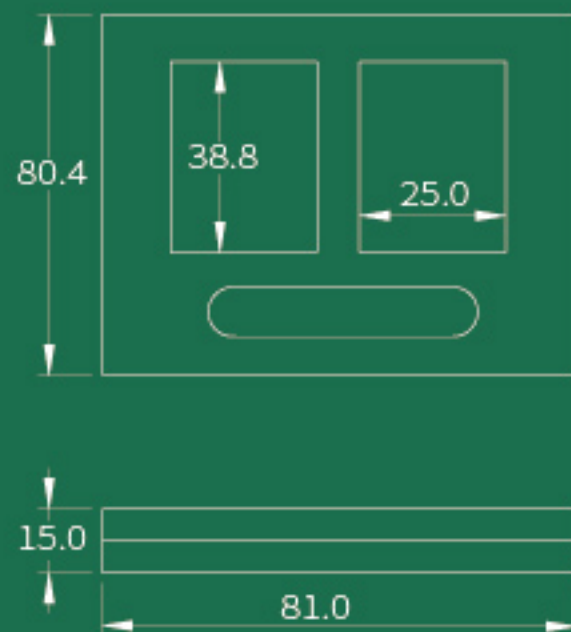

BP04

SIZE 81mm x 80.4mm x 15mm

CAPACITY 3g

MATERIAL Bamboo

Lomei

BP05

SIZE 75.2mm x 115.25mm x 14.9mm

CAPACITY 2g / 4.5g